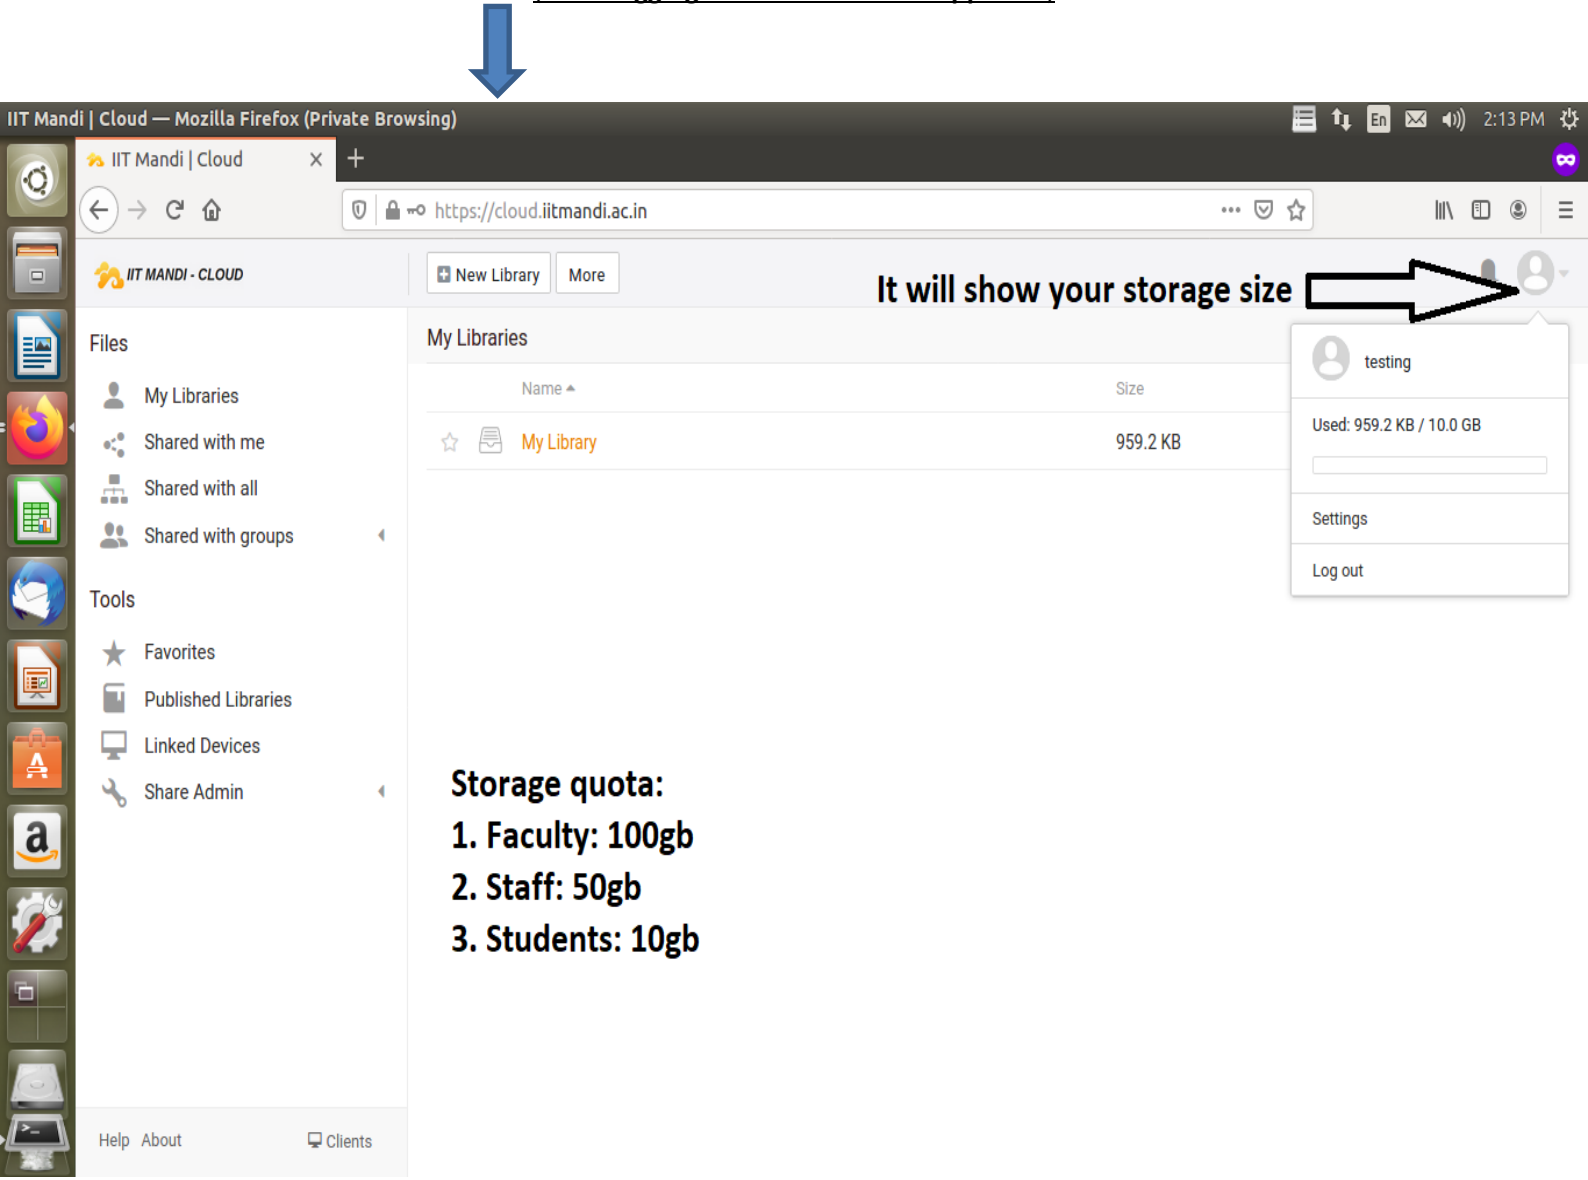

(After logging in this console will appear...)