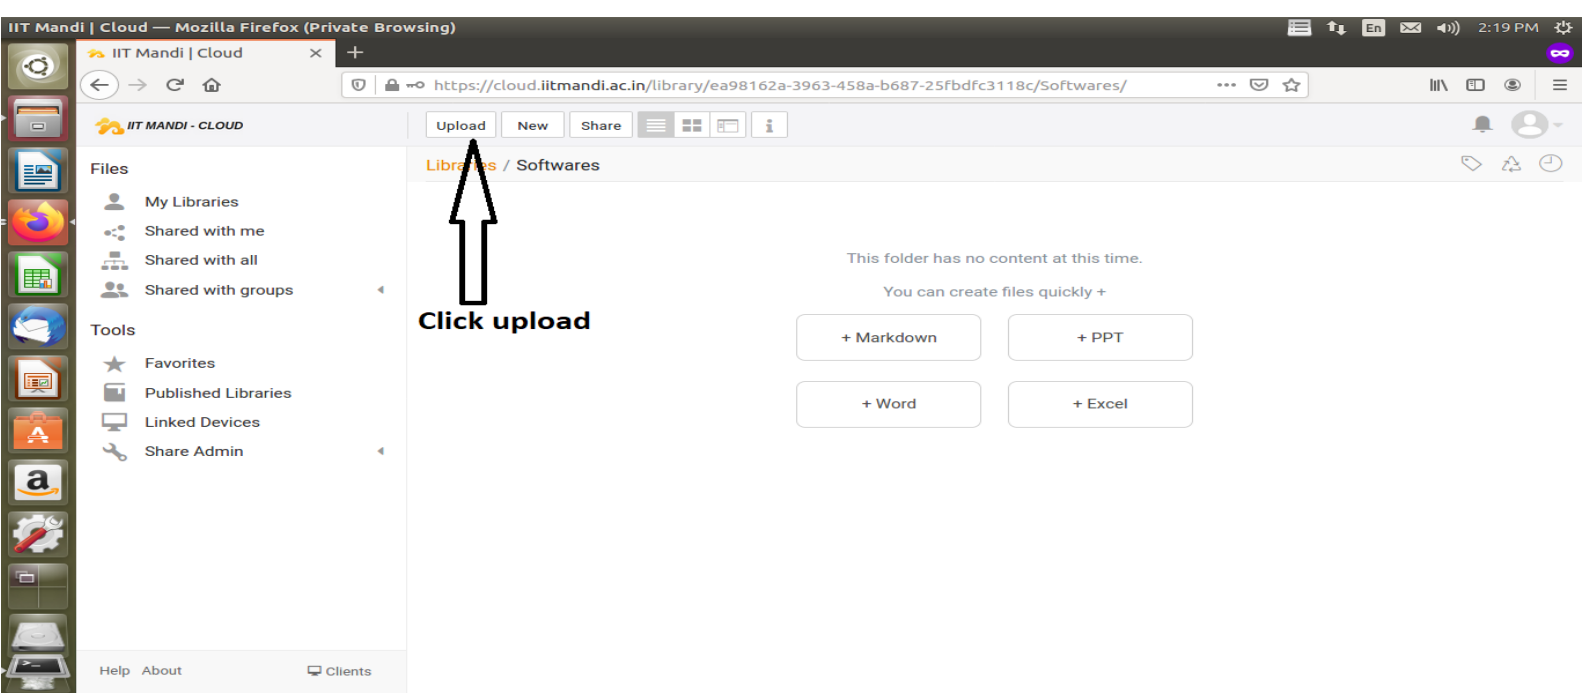

3. Upload Data