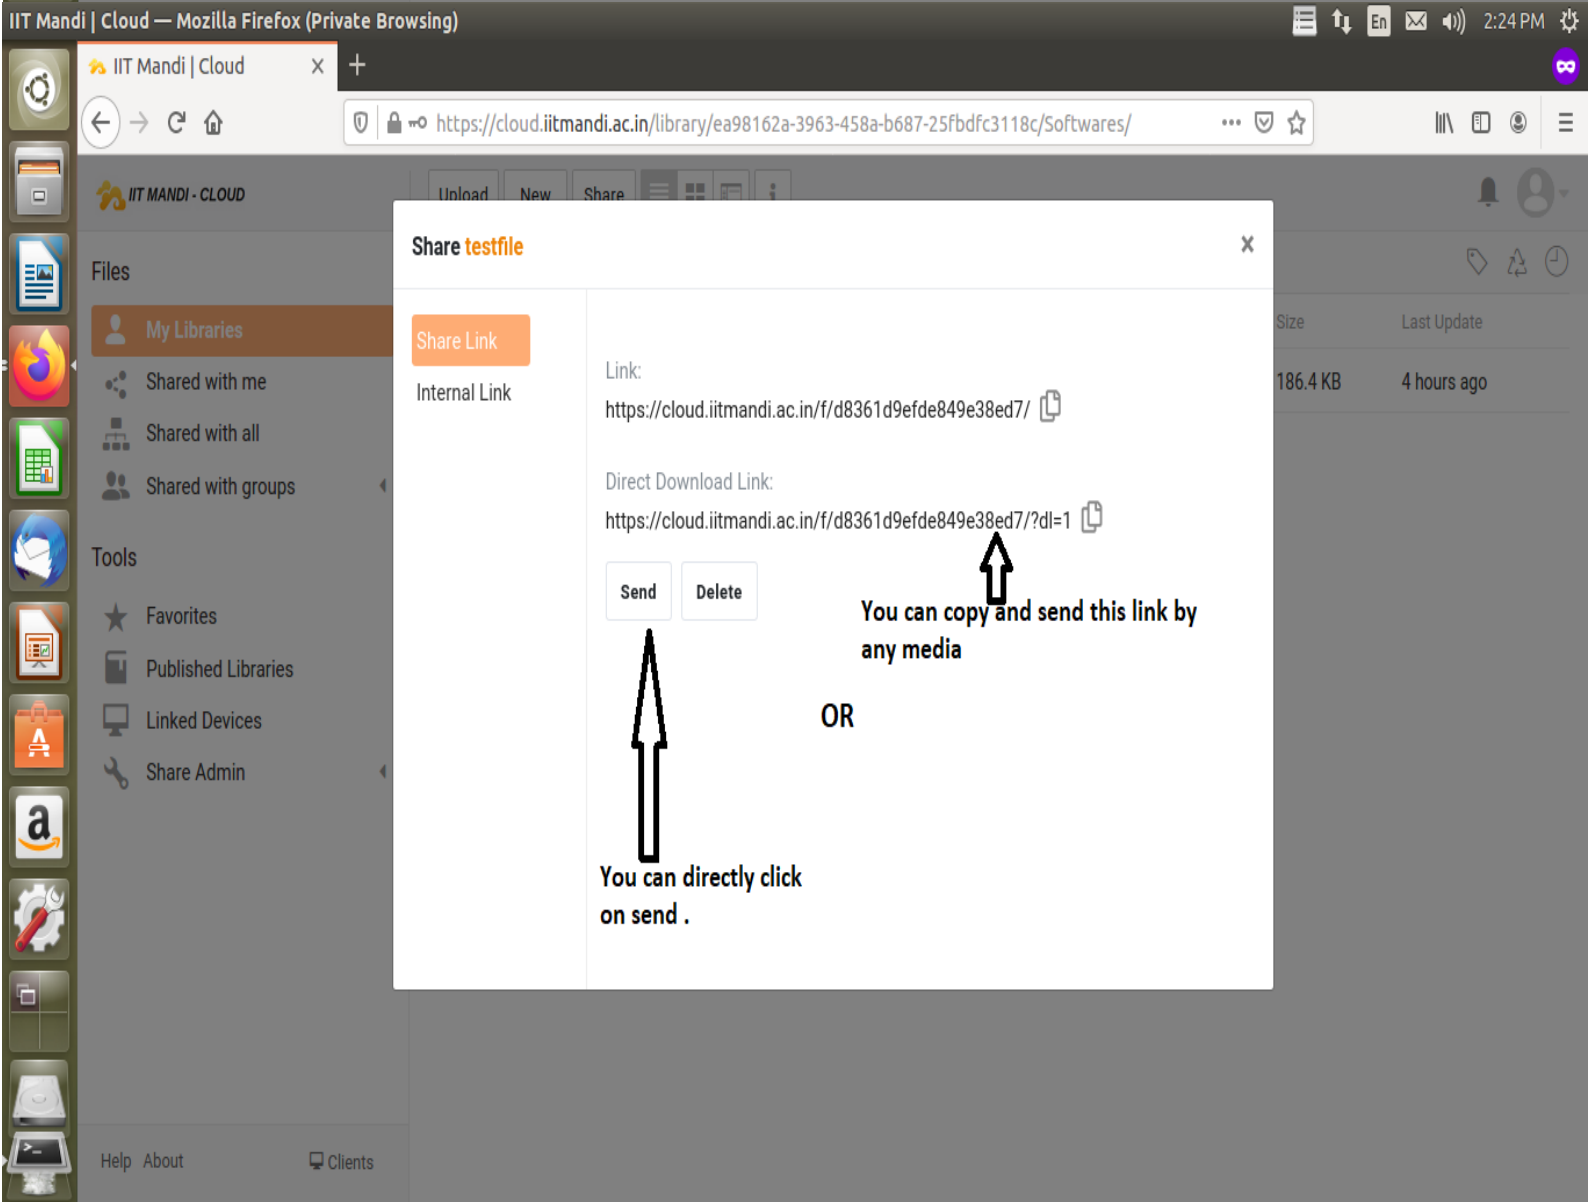

Tools

- Favorites
- Published Libraries
- Linked Devices
- Share Admin

Help About Clients

Libraries / Softwares

Name	Size	Last Update
testfile	186.4 KB	4 hours ago

Share

To share the file drag cursor to share link and click...