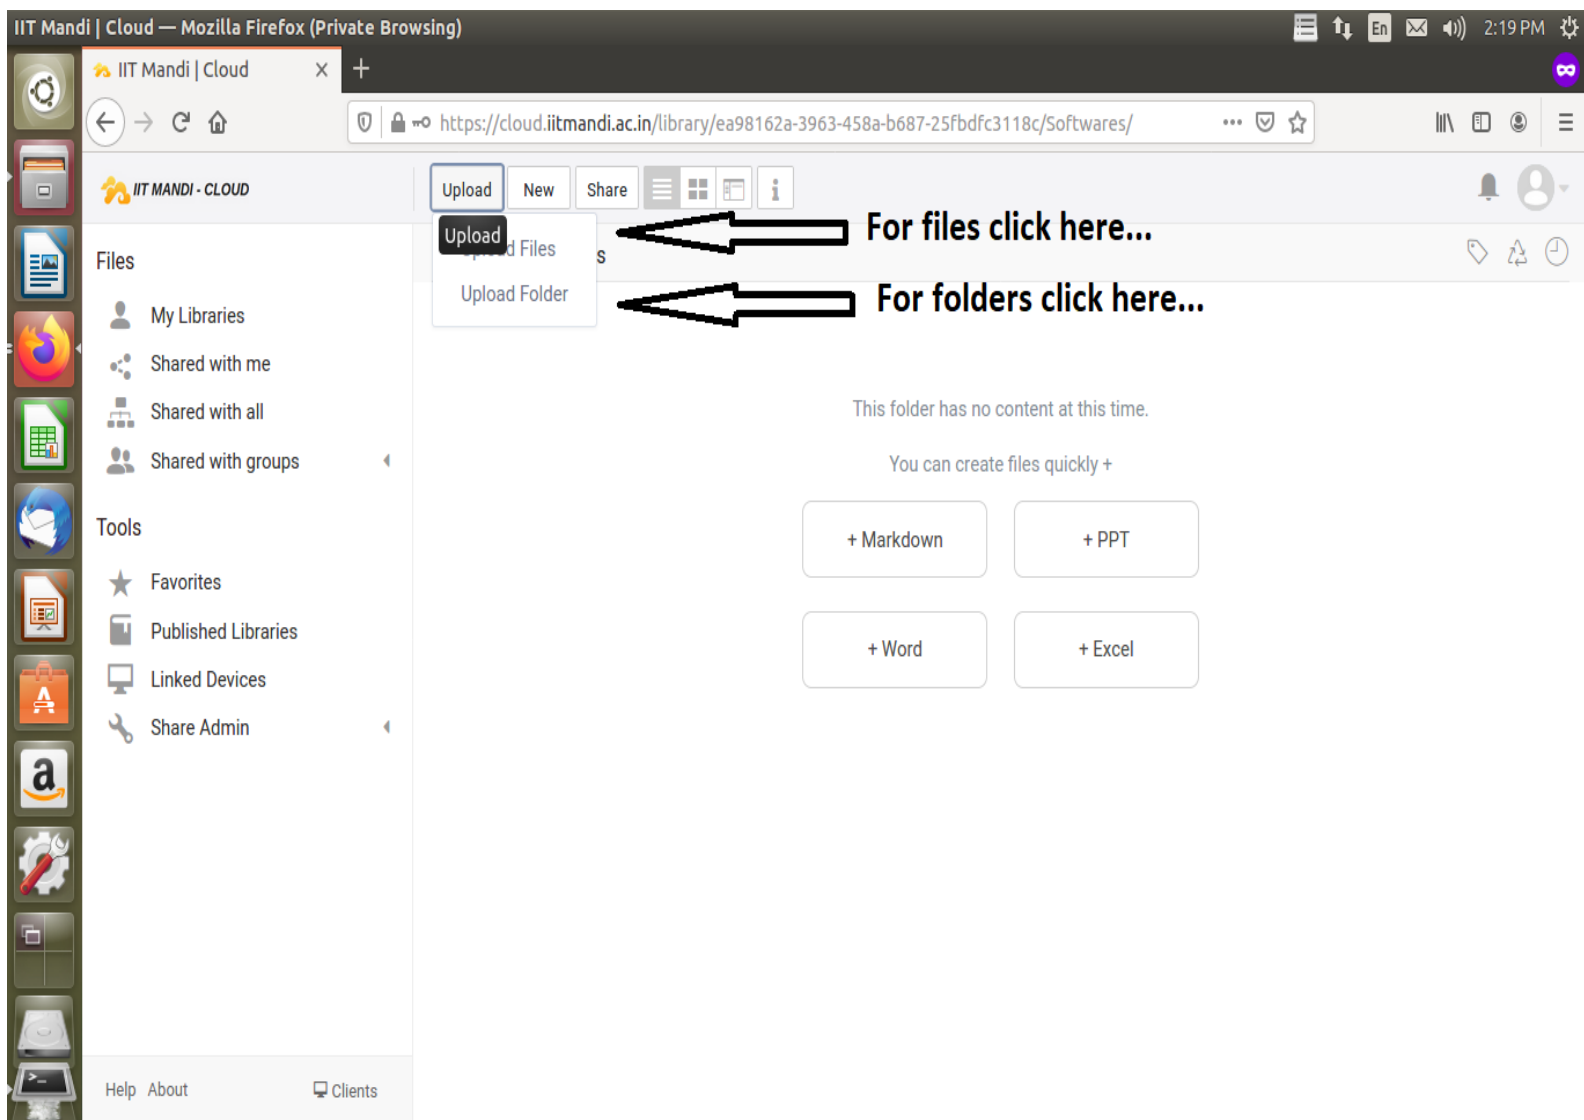

## 2. (How to create Libraries)

The screenshot shows the IIT Mandi Cloud interface in a Mozilla Firefox browser. The address bar displays <https://cloud.iitmandi.ac.in>. The page header includes the IIT Mandi Cloud logo and navigation buttons for 'New Library' and 'More'. On the left, there is a sidebar with 'Files' and 'Tools' sections. The 'Files' section lists 'My Libraries', 'Shared with me', 'Shared with all', and 'Shared with groups'. The 'Tools' section lists 'Favorites', 'Published Libraries', 'Linked Devices', and 'Share Admin'. The main content area, titled 'My Libraries', contains a table with the following data:

Name	Size	Last Update
My Library	959.2 KB	6 hours ago

A black arrow points to the 'New Library' button. Below the table, the text 'You can create Libraries by clicking here...' is displayed.

The screenshot shows the IIT Mandi Cloud interface with a 'New Library' dialog box open. The dialog box has a title bar 'New Library' and a close button. It contains a 'Name' field with the text 'Softwares', an 'Encrypt' checkbox, and 'Cancel' and 'Submit' buttons. A black arrow points to the 'Submit' button. Below the dialog box, the text 'eg: Softwares, Documents, Music etc...' is displayed.

### 3. Upload Data

**(It will ask you to upload files or folders, you can choose accordingly)**

Firefox Web Browser

IIT Mandi | Cloud

https://cloud.iitmandi.ac.in/library/ea98162a-3963-458a-b687-25fdbfc3118c/Softwares/