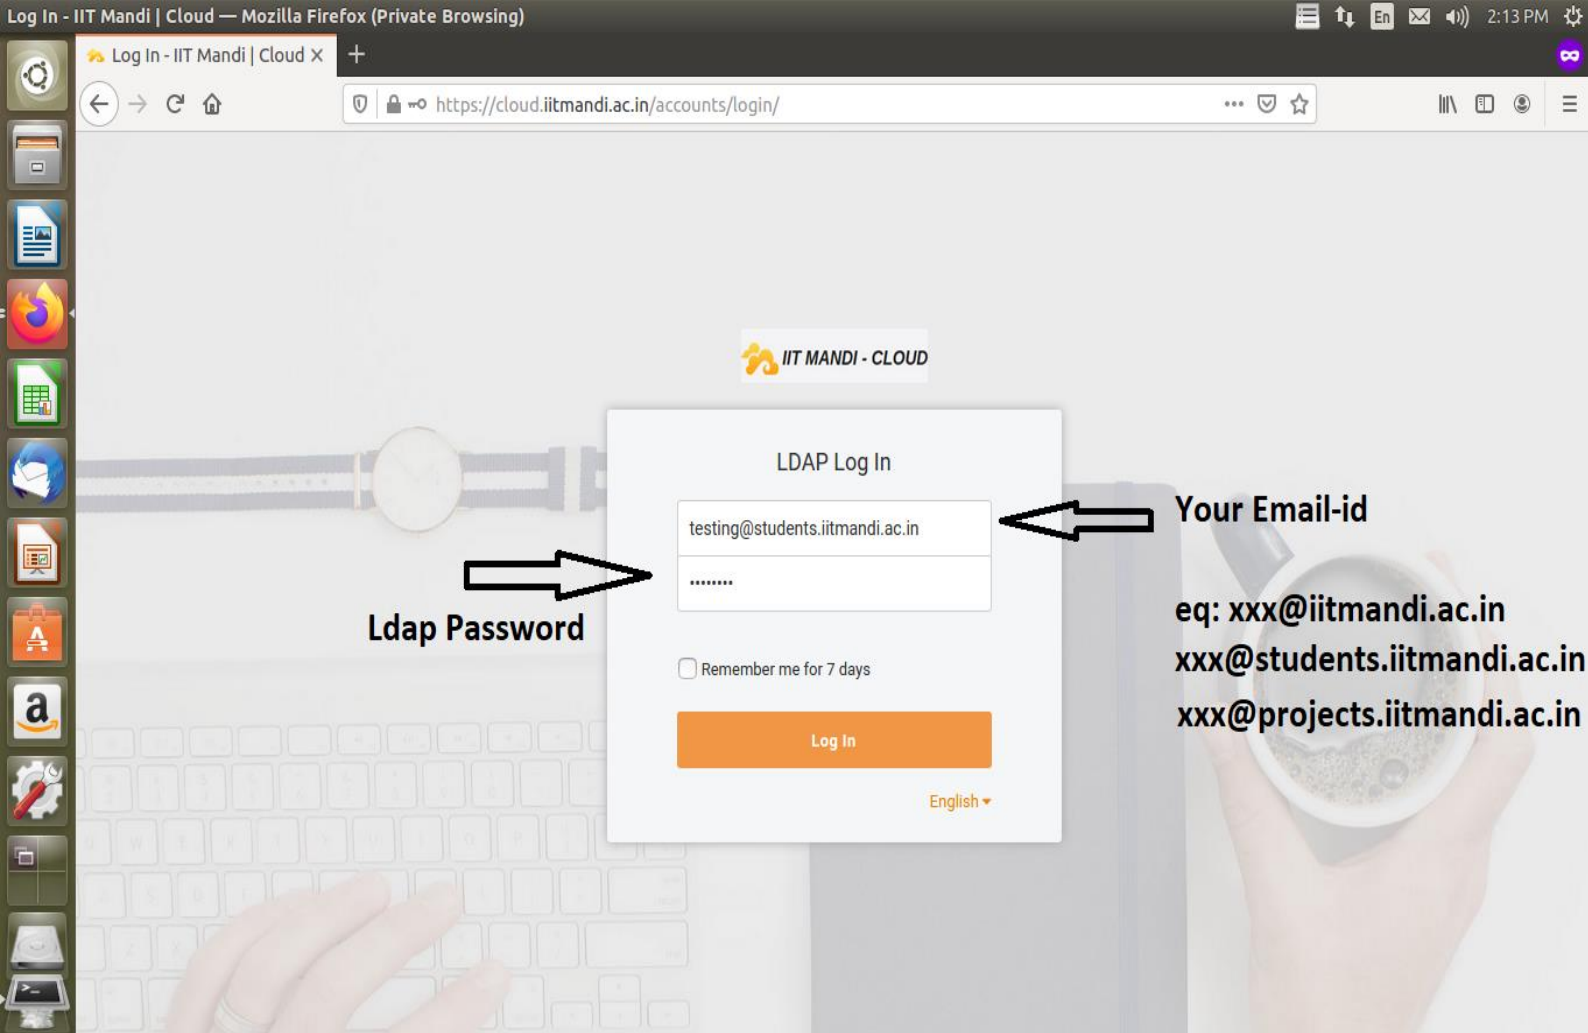

(After logging in this console will appear...)