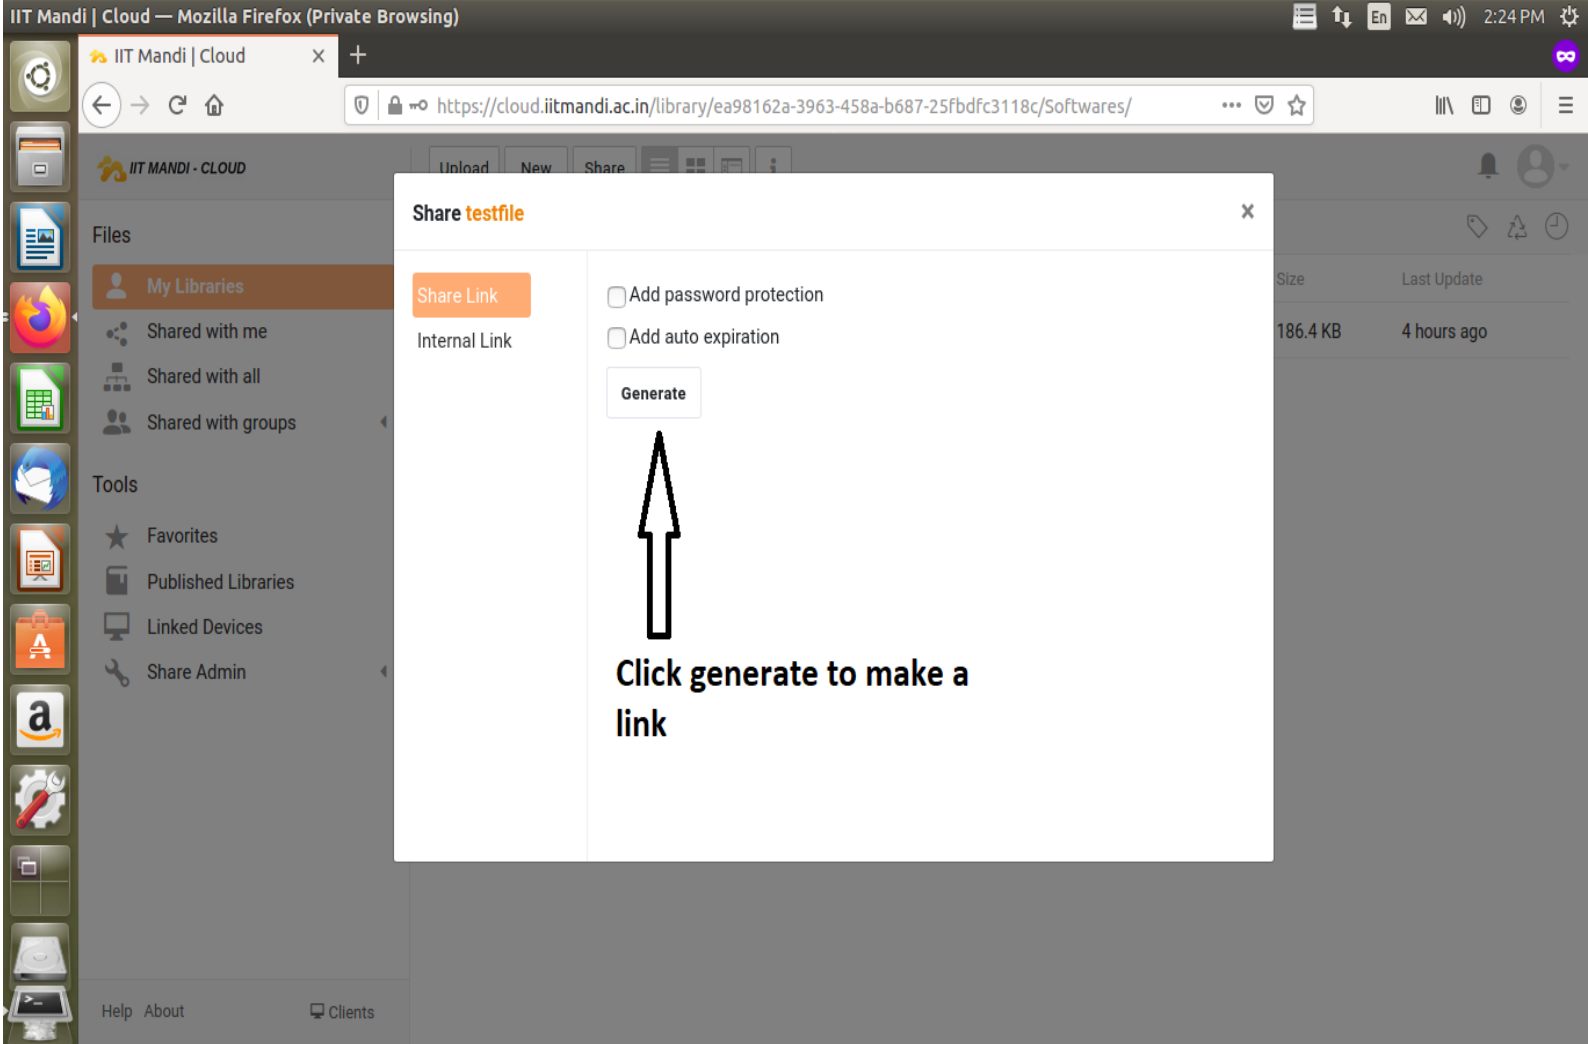

Tools

- Favorites
- Published Libraries
- Linked Devices
- Share Admin

Help About Clients

Libraries / Softwares

Name	Size	Last Update
testfile	186.4 KB	4 hours ago

Share

To share the file drag cursor to share link and click...